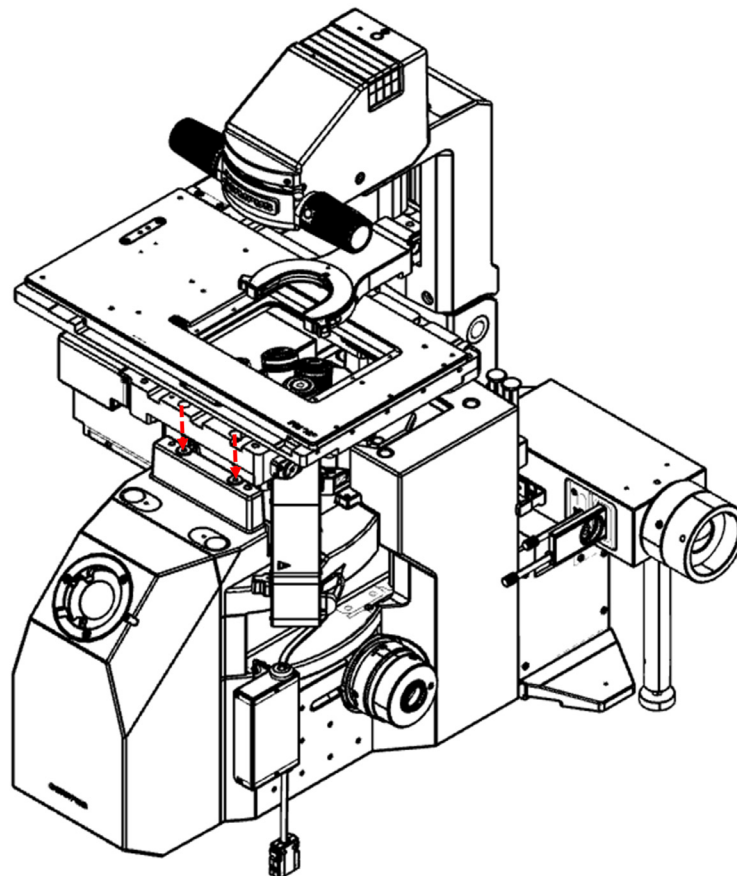

Unpack the stage from the box and ensure you place the stage in a wide space.

Set aside the included stage mounting screw envelope, which contains:

Part Number	Description	Quantity
T137	Stage Mounting Screw, M5x20, Cap Head	4

## Mounting the stage onto the microscope

1. Orient the stage correctly, with the PRIOR logo facing towards the front of the microscope.
2. Ensure all objectives, condensers, and previous stages have been removed from the microscope.
3. Gently place the stage on top of the microscope, lining up the two screw holes at the rear and front. It may be necessary for a second person to assist in ensuring the stages stability during this process.

4. The stage must be attached to the microscope by screwing in the supplied screws. It is suggested to screw each bolt in slightly to secure the stage in place before tightening the screws fully.

5. When the stage is in position, it should have a similar position and orientation to the image below.