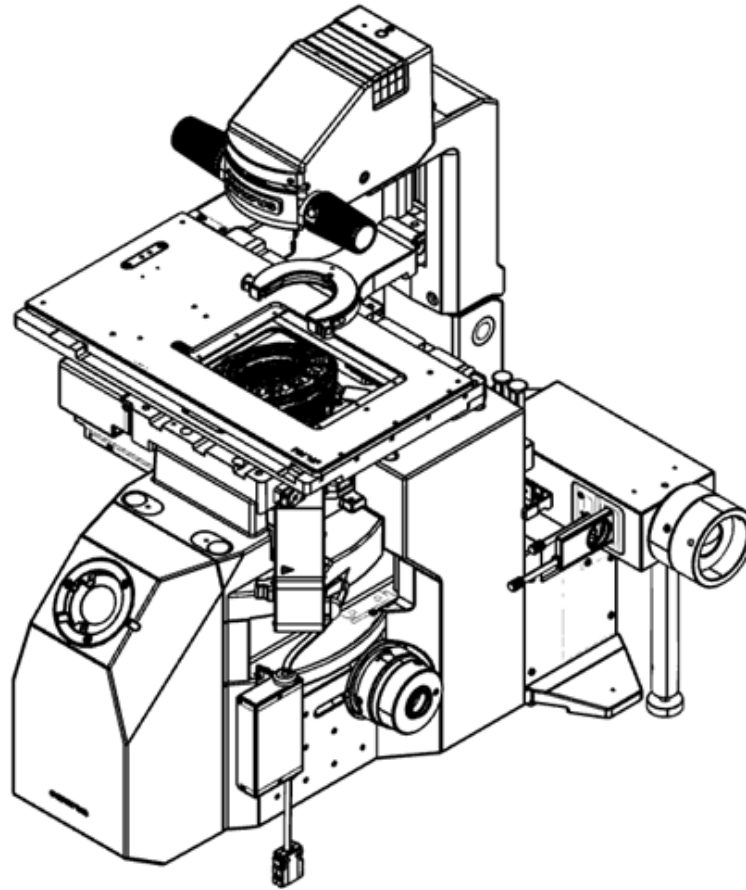

Unpack the stage from the box and ensure you place the stage in a wide space.

Set aside the included stage mounting screw envelope, which contains:

Part Number	Description	Quantity
T137	Stage Mounting Screw, M5x20, Cap Head	4

## Mounting the stage onto the microscope

1. Orient the stage correctly, with the PRIOR logo facing towards the front of the microscope.
2. Ensure all objectives, condensers, and previous stages have been removed from the microscope.
3. Gently place the stage on top of the microscope, lining up the two screw holes at the rear and front. It may be necessary for a second person to assist in ensuring the stages stability during this process.

4. The stage must be attached to the microscope by screwing in the supplied screws. It is suggested to screw each bolt in slightly to secure the stage in place before tightening the screws fully.

5. When the stage is in position, it should have a similar position and orientation to the image below.