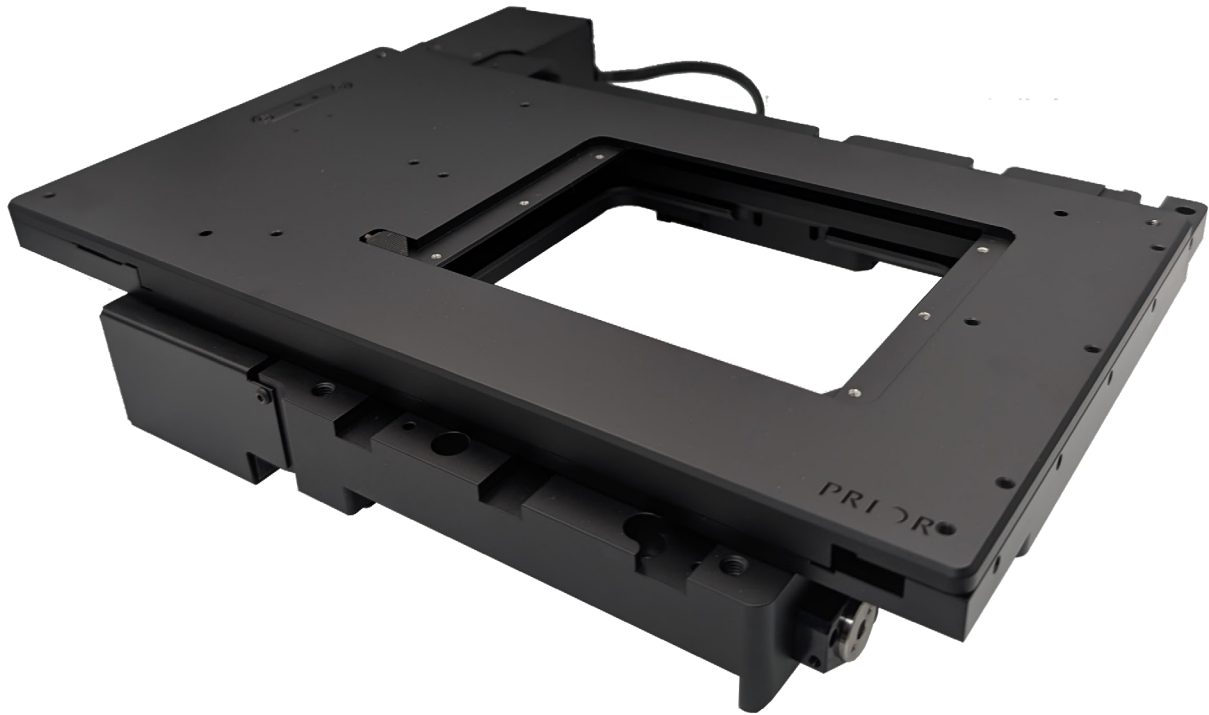

## Installing H117 ProScan stage onto Evident IX85 Microscope

### Introduction

The aim of this document is to illustrate how to install the H117N1E4, H117E1E4, H117N2E2 and H117E2E2 ProScan stage onto an Evident/Olympus IX85 microscope. Other H117 stage models are not compatible with this microscope.

Unpack the stage from the box and ensure you place the stage in a wide space.

Set aside the included stage mounting screw envelope, which contains:

Part Number	Description	Quantity
T137	Stage Mounting Screw, M5x20, Cap Head	4

## Mounting the stage onto the microscope

1. Orient the stage correctly, with the PRIOR logo facing towards the front of the microscope.
2. Ensure all objectives, condensers, and previous stages have been removed from the microscope.
3. Gently place the stage on top of the microscope, lining up the two screw holes at the rear and front. It may be necessary for a second person to assist in ensuring the stages stability during this process.