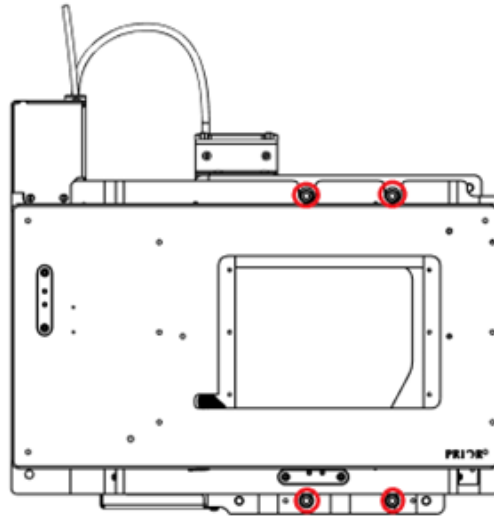

### Preparing the microscope and stage

**Remove any objectives and condensers before installation to avoid expensive damage.**

Remove any manual stage attached to the microscope before installing the Prior stage. Please ensure to hold onto the manual stage as it may slip off the microscope frame when loosening the screw.

Unpack the stage from the box and ensure you place the stage in a wide space.

Set aside the included stage mounting screw envelope, which contains:

Part Number	Description	Quantity
T137	Stage Mounting Screw, M5x20, Cap Head	4

## Mounting the stage onto the microscope

1. Orient the stage correctly, with the PRIOR logo facing towards the front of the microscope.
2. Ensure all objectives, condensers, and previous stages have been removed from the microscope.
3. Gently place the stage on top of the microscope, lining up the two screw holes at the rear and front. It may be necessary for a second person to assist in ensuring the stages stability during this process.

4. The stage must be attached to the microscope by screwing in the supplied screws. It is suggested to screw each bolt in slightly to secure the stage in place before tightening the screws fully.

5. When the stage is in position, it should have a similar position and orientation to the image below.